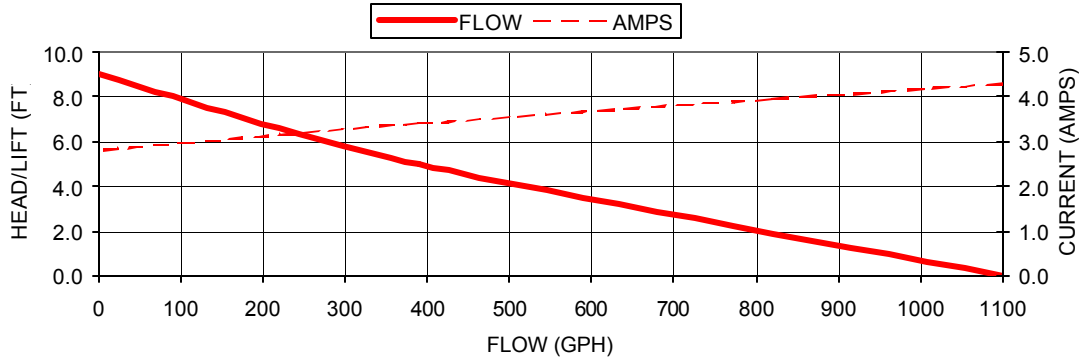

## TYPICAL PERFORMANCE @ 12V DC

PRESSURE		FLOW		CURRENT
METERS	FT OF HEAD	GPH	LPH	AMPS
0.0	0	1100	3028	4.3
1.5	5	390	1476	3.4
2.7	10	0	0	2.8