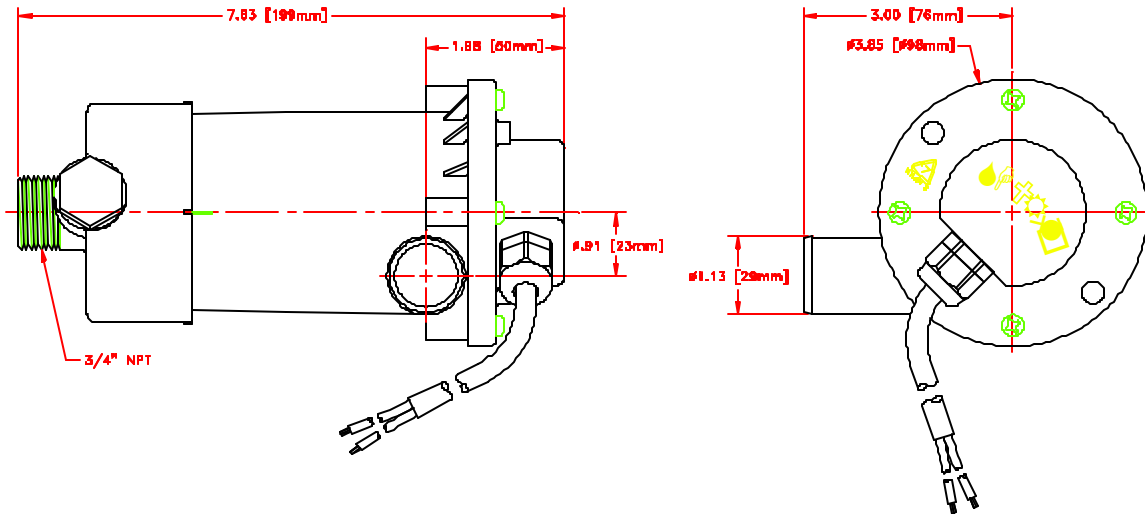

*ISO Registered Facility

SHURflo reserves the right to update specifications, prices, or make substitutions.

SHURflo *
5900A Katella Ave.
Cypress, Ca. 90630
(800) 854-3218 (562) 795-5200
FAX (562) 795-7554
Shipping/UPS: 5900C Katella Ave.
Cypress, Ca. 90630

SHURflo East
52748 Park Six Court
Elkhart, IN 46514-5427
(800) 762-809 (574) 262-0478
FAX (574) 264-2169
Http://www.shurflo.com
© 2001

SHURflo Ltd. *
Unit 5 Sterling Park
Gatwick Road, Crawley
West Sussex, RH10 2QT
United Kingdom
+44 1293 424000
FAX +44 1293 421880